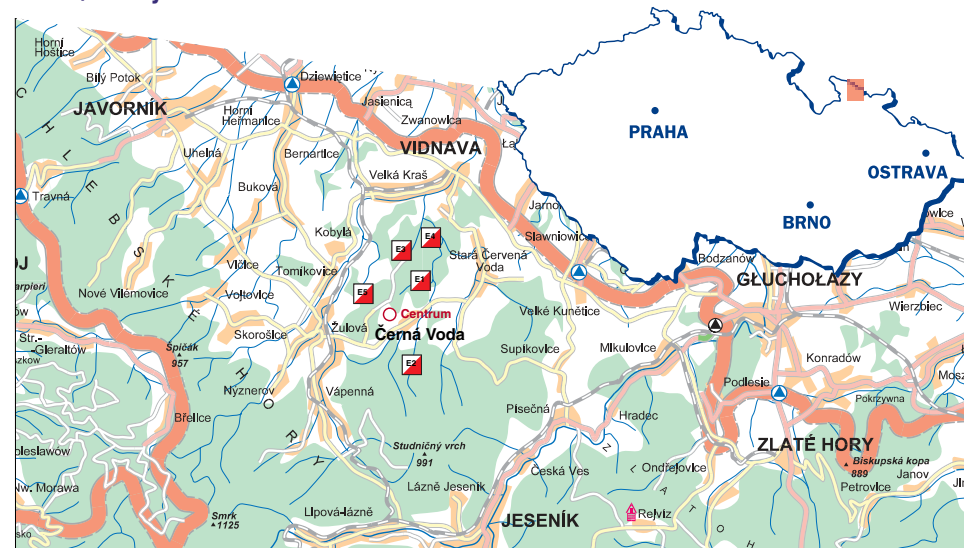

Doprovodný/Additional Program:

Čtvrtek/Thursday	20. 7.	sprint	1: 3 000
Pátek/Friday	21. 7.	MTBO	

Generálním poskytovatelem služeb je fa NORD SERVICE.

Pořadatelem je POBO-Přátelé orientačního běhu Opava (AOP)